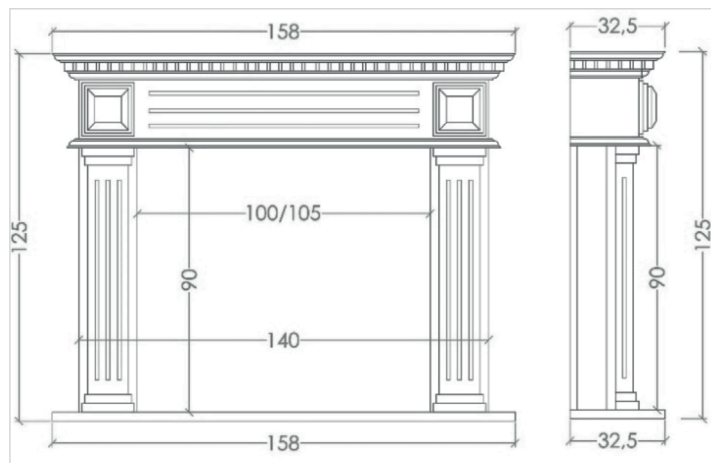

Overall dim: 158x125x32,5cm - 62,2x49,2x12,7 in
Opening dim: 100x90cm - 39,3x34,4 in

TEMMER
MANTELS

REIMAGINE NATURAL STONE

XANTHOS

DELUXE

MARBLE : **BURSA BEIGE**

Dimensions

Overall dim: 158x125x32,5cm - 62,2x49,2x12,7 in
Opening dim: 100x90cm - 39,3x34,4 in

Overall dim: 160x124x37,5cm - 62,9x48,8x14,7 in
Opening dim: 100x90cm - 39,3x34,4 in

TEMMER
MANTELS

REIMAGINE NATURAL STONE

GERGA

DELUXE

TEMMER
MANTELS

REIMAGINE NATURAL STONE

MARBLE : **AEGEAN WHITE**

Dimensions

Overall dim: 160x124x33,5cm - 62,9x48,8x13,1 in
Opening dim: 100x90cm - 39,3x34,4 in

TEMMER
MANTELS

REIMAGINE NATURAL STONE

AKROPOLIS

SUPERIOR

MARBLE : **CLASSIC TRAVERTINE**

Dimensions

REIMAGINE NATURAL STONE

MARBLE : AEGEAN WHITE

Dimensions

Overall dim: 156x119x20,5cm - 61,4x46,8x8 in
Opening dim: 100x90cm - 39,3x34,4 in