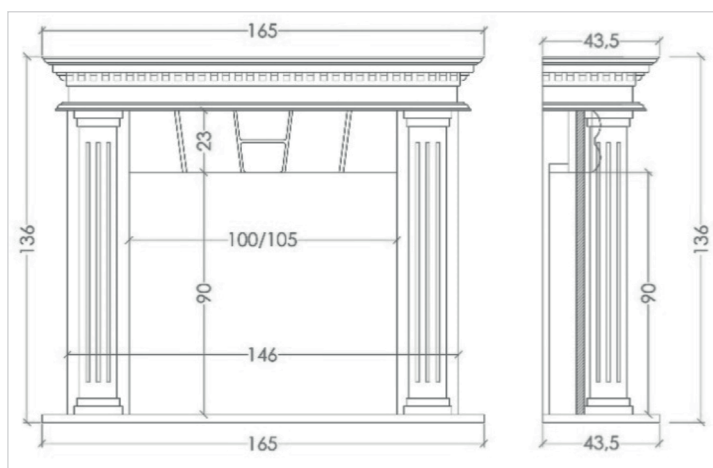

Dimensions

Overall dim: 165x136x43,5cm - 64,9x53,5x17,1 in
Opening dim: 100x90cm - 39,3x34.4 in

TEMMER
MANTELS

REIMAGINE NATURAL STONE

KERAMOS

PREMIUM

TEMMER
MANTELS

REIMAGINE NATURAL STONE

MARBLE : **AEGEAN BROWN**

Dimensions

Overall dim: 165x136x43,5cm - 64,9x53,5x17,1 in
Opening dim: 100x90cm - 39,3x34.4 in

TEMMER
MANTELS

REIMAGINE NATURAL STONE

KERAMOS

PREMIUM

TEMMER
MANTELS

REIMAGINE NATURAL STONE

MARBLE : **AEGEAN WHITE**

Dimensions

Overall dim: 165x136x43,5cm - 64,9x53,5x17,1 in
Opening dim: 100x90cm - 39,3x34.4 in

TEMMER
MANTELS

REIMAGINE NATURAL STONE

PEDASA

PREMIUM

MARBLE : LILAC

Dimensions

Overall dim: 160x131x37,5cm - 62,9x51,5x14,7 in
Opening dim: 100x90cm - 39,3x34,4 in

TEMMER
MANTELS

REIMAGINE NATURAL STONE

PEDASA

PREMIUM

TEMMER
MANTELS