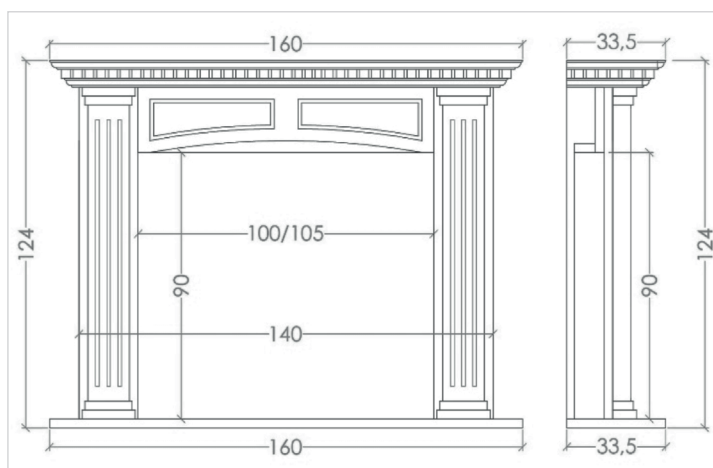

Overall dim: 160x124x37,5cm - 62,9x48,8x14,7 in
Opening dim: 100x90cm - 39,3x34,4 in

TEMMER
MANTELS

REIMAGINE NATURAL STONE

GERGA

DELUXE

TEMMER
MANTELS

REIMAGINE NATURAL STONE

MARBLE : **AEGEAN WHITE**

Dimensions

Overall dim: 160x124x33,5cm - 62,9x48,8x13,1 in
Opening dim: 100x90cm - 39,3x34,4 in

TEMMER
MANTELS

REIMAGINE NATURAL STONE

AKROPOLIS

SUPERIOR

MARBLE : **CLASSIC TRAVERTINE**

Dimensions

MARBLE : **AEGEAN WHITE**

Dimensions

Overall dim: 163x131x30,5cm - 64,1x51,5x12 in
Opening dim: 100x90cm - 39,3x34,4 in

TEMMER
MANTELS

REIMAGINE NATURAL STONE

ETENNA

BUILDER

TEMMER
MANTELS

REIMAGINE NATURAL STONE

MARBLE : AEGEAN WHITE

Dimensions

Overall dim: 156x119x20,5cm - 61,4x46,8x8 in
Opening dim: 100x90cm - 39,3x34,4 in