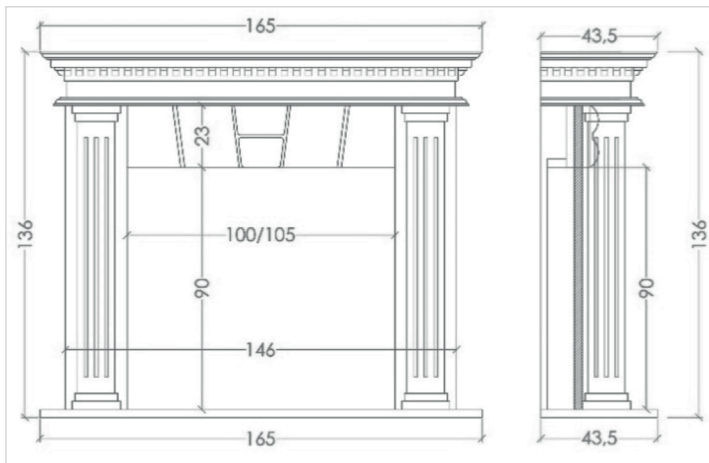

Dimensions

Overall dim: 165x136x43,5cm - 64,9x53,5x17,1 in
Opening dim: 100x90cm - 39,3x34.4 in

TEMMER
MANTELS

REIMAGINE NATURAL STONE

KERAMOS

PREMIUM

TEMMER
MANTELS

REIMAGINE NATURAL STONE

MARBLE : **AEGEAN BROWN**

Dimensions

Overall dim: 165x136x43,5cm - 64,9x53,5x17,1 in
Opening dim: 100x90cm - 39,3x34.4 in

TEMMER
MANTELS

REIMAGINE NATURAL STONE

KERAMOS

PREMIUM

TEMMER
MANTELS

REIMAGINE NATURAL STONE

MARBLE : **AEGEAN WHITE**

Dimensions

Overall dim: 165x136x43,5cm - 64,9x53,5x17,1 in
Opening dim: 100x90cm - 39,3x34.4 in

TEMMER
MANTELS

REIMAGINE NATURAL STONE

PEDASA

PREMIUM

MARBLE : LILAC

Dimensions

Overall dim: 160x131x37,5cm - 62,9x51,5x14,7 in
Opening dim: 100x90cm - 39,3x34,4 in

TEMMER
MANTELS

REIMAGINE NATURAL STONE

PEDASA

PREMIUM

TEMMER
MANTELS