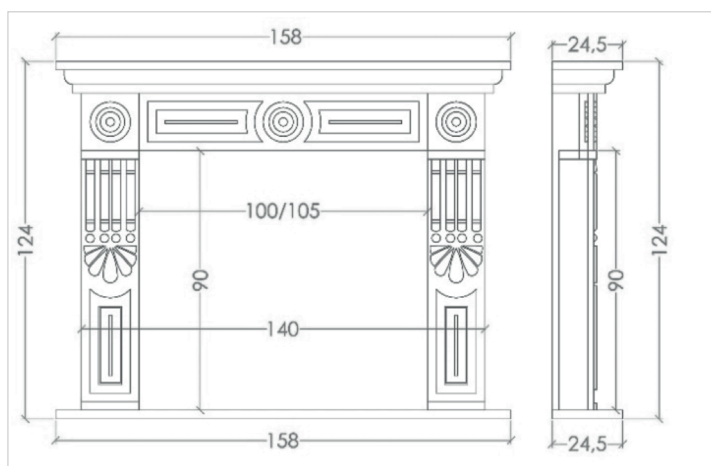

Overall dim: 160x124x37,5cm - 62,9x48,8x14,7 in
Opening dim: 100x90cm - 39,3x34,4 in

TEMMER
MANTELS

REIMAGINE NATURAL STONE

GERGA

DELUXE

TEMMER
MANTELS

REIMAGINE NATURAL STONE

MARBLE : **AEGEAN WHITE**

Dimensions

Overall dim: 160x124x33,5cm - 62,9x48,8x13,1 in
Opening dim: 100x90cm - 39,3x34,4 in

TEMMER
MANTELS

REIMAGINE NATURAL STONE

AKROPOLIS

SUPERIOR

MARBLE : **CLASSIC TRAVERTINE**

Dimensions

MARBLE : **AEGEAN WHITE**

Dimensions

Overall dim: 163x131x30,5cm - 64,1x51,5x12 in
Opening dim: 100x90cm - 39,3x34,4 in

TEMMER
MANTELS

REIMAGINE NATURAL STONE

ETENNA

BUILDER

TEMMER
MANTELS

REIMAGINE NATURAL STONE

MARBLE : AEGEAN WHITE

Dimensions

Overall dim: 156x119x20,5cm - 61,4x46,8x8 in
Opening dim: 100x90cm - 39,3x34,4 in