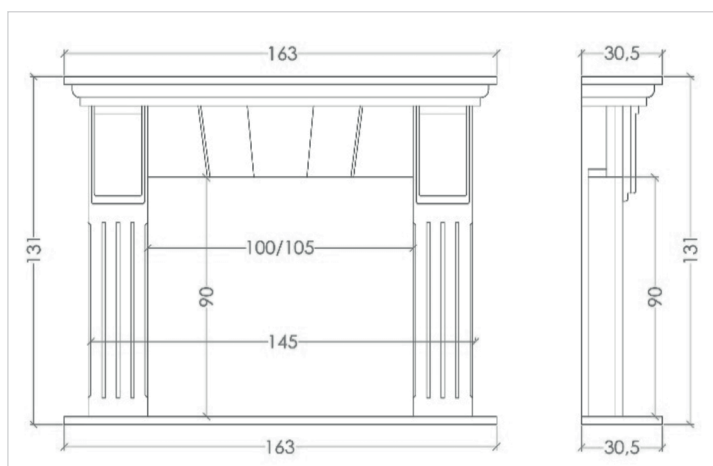

Dimensions

Overall dim: 160x124x33,5cm - 62,9x48,8x13,1 in
Opening dim: 100x90cm - 39,3x34,4 in

TEMMER
MANTELS

REIMAGINE NATURAL STONE

AKROPOLIS

SUPERIOR

MARBLE : **CLASSIC TRAVERTINE**

Dimensions

Dimensions

Overall dim: 163x131x30,5cm - 64,1x51,5x12 in
Opening dim: 100x90cm - 39,3x34,4 in

TEMMER
MANTELS

REIMAGINE NATURAL STONE

SILLYON

SUPERIOR

TEMMER
MANTELS

REIMAGINE NATURAL STONE

MARBLE : **AEGEAN WHITE**

Dimensions

Overall dim: 163x131x30,5cm - 64,1x51,5x12 in
Opening dim: 100x90cm - 39,3x34,4 in

TEMMER
MANTELS

REIMAGINE NATURAL STONE

ETENNA

BUILDER

TEMMER
MANTELS

REIMAGINE NATURAL STONE

MARBLE : AEGEAN WHITE

Dimensions

Overall dim: 156x119x20,5cm - 61,4x46,8x8 in
Opening dim: 100x90cm - 39,3x34,4 in