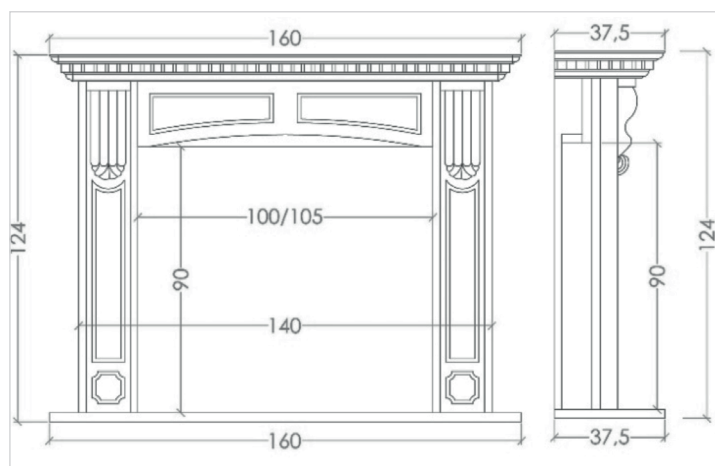

Overall dim: 158x125x32,5cm - 62,2x49,2x12,7 in
Opening dim: 100x90cm - 39,3x34,4 in

TEMMER
MANTELS

REIMAGINE NATURAL STONE

XANTHOS

DELUXE

MARBLE : **BURSA BEIGE**

Dimensions

Overall dim: 158x125x32,5cm - 62,2x49,2x12,7 in
Opening dim: 100x90cm - 39,3x34,4 in

Overall dim: 160x124x37,5cm - 62,9x48,8x14,7 in
Opening dim: 100x90cm - 39,3x34,4 in

TEMMER
MANTELS

REIMAGINE NATURAL STONE

GERGA

DELUXE

TEMMER
MANTELS

REIMAGINE NATURAL STONE

MARBLE : **AEGEAN WHITE**

Dimensions

Overall dim: 160x124x33,5cm - 62,9x48,8x13,1 in
Opening dim: 100x90cm - 39,3x34,4 in

TEMMER
MANTELS

REIMAGINE NATURAL STONE

AKROPOLIS

SUPERIOR

MARBLE : **CLASSIC TRAVERTINE**

Dimensions

REIMAGINE NATURAL STONE

MARBLE : AEGEAN WHITE

Dimensions

Overall dim: 156x119x20,5cm - 61,4x46,8x8 in
Opening dim: 100x90cm - 39,3x34,4 in