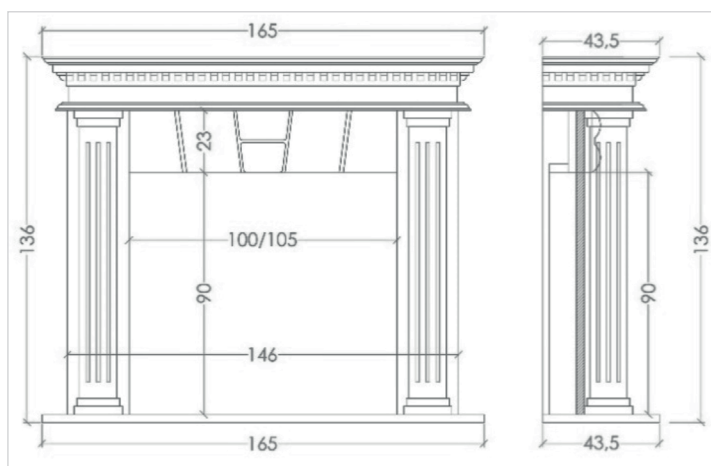

Dimensions

Overall dim: 165x136x43,5cm - 64,9x53,5x17,1 in
Opening dim: 100x90cm - 39,3x34.4 in

TEMMER
MANTELS

REIMAGINE NATURAL STONE

KERAMOS

PREMIUM

TEMMER
MANTELS

REIMAGINE NATURAL STONE

MARBLE : **AEGEAN BROWN**

Dimensions

Overall dim: 165x136x43,5cm - 64,9x53,5x17,1 in
Opening dim: 100x90cm - 39,3x34.4 in

TEMMER
MANTELS

REIMAGINE NATURAL STONE

KERAMOS

PREMIUM

TEMMER
MANTELS

REIMAGINE NATURAL STONE

MARBLE : **AEGEAN WHITE**

Dimensions

Overall dim: 165x136x43,5cm - 64,9x53,5x17,1 in
Opening dim: 100x90cm - 39,3x34.4 in

TEMMER
MANTELS

REIMAGINE NATURAL STONE

PEDASA

PREMIUM

MARBLE : LILAC

Dimensions

Overall dim: 160x131x37,5cm - 62,9x51,5x14,7 in
Opening dim: 100x90cm - 39,3x34,4 in

TEMMER
MANTELS

REIMAGINE NATURAL STONE

PEDASA

PREMIUM

TEMMER
MANTELS