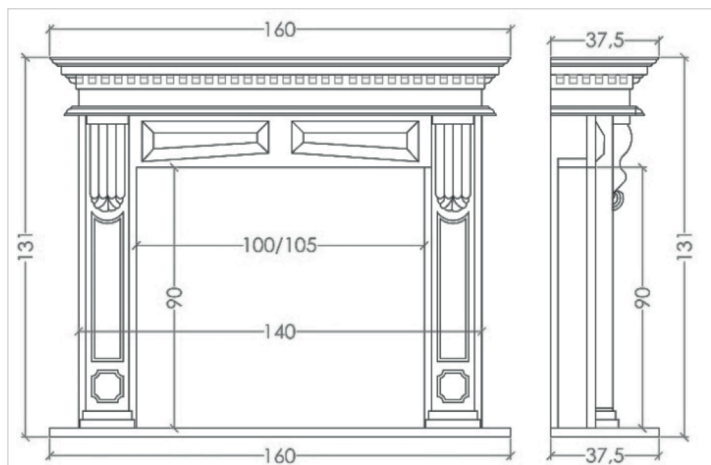

Dimensions

Overall dim: 165x136x43,5cm - 64,9x53,5x17,1 in
Opening dim: 100x90cm - 39,3x34.4 in

TEMMER
MANTELS

REIMAGINE NATURAL STONE

KERAMOS

PREMIUM

TEMMER
MANTELS

REIMAGINE NATURAL STONE

MARBLE : **AEGEAN BROWN**

Dimensions

Overall dim: 165x136x43,5cm - 64,9x53,5x17,1 in
Opening dim: 100x90cm - 39,3x34.4 in

TEMMER
MANTELS

REIMAGINE NATURAL STONE

KERAMOS

PREMIUM

TEMMER
MANTELS

REIMAGINE NATURAL STONE

MARBLE : **AEGEAN WHITE**

Dimensions

Overall dim: 165x136x43,5cm - 64,9x53,5x17,1 in
Opening dim: 100x90cm - 39,3x34.4 in

TEMMER
MANTELS

REIMAGINE NATURAL STONE

PEDASA

PREMIUM

MARBLE : LILAC

Dimensions

Overall dim: 160x131x37,5cm - 62,9x51,5x14,7 in
Opening dim: 100x90cm - 39,3x34,4 in

TEMMER
MANTELS

REIMAGINE NATURAL STONE

PEDASA

PREMIUM

TEMMER
MANTELS