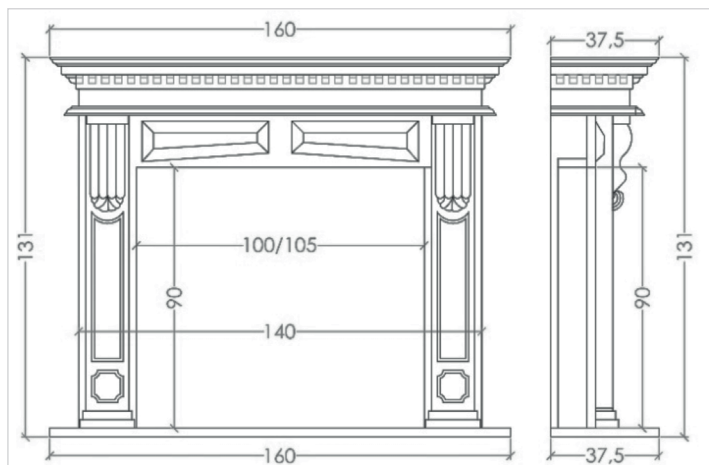

PEDASA

PREMIUM

TEMMER
MANTELS

REIMAGINE NATURAL STONE

MARBLE : **AEGEAN WHITE**

Dimensions

Overall dim: 160x131x37,5cm - 62,9x51,5x14,7 in
Opening dim: 100x90cm - 39,3x34,4 in

TEMMER
MANTELS

REIMAGINE NATURAL STONE

THERA

PREMIUM

TEMMER
MANTELS

REIMAGINE NATURAL STONE

MARBLE : **SANDY BEIGE**

Dimensions

Overall dim: 160x131x33,5cm - 62,9x51,5x13,1 in
Opening dim: 100x90cm - 39,3x34,4 in

Dimensions

Overall dim: 160x124x33,5cm - 62,9x48,8x13,1 in
Opening dim: 100x90cm - 39,3x34,4 in

TEMMER
MANTELS

REIMAGINE NATURAL STONE

AKROPOLIS

SUPERIOR

MARBLE : **CLASSIC TRAVERTINE**

Dimensions

REIMAGINE NATURAL STONE

MARBLE : AEGEAN WHITE

Dimensions

Overall dim: 156x119x20,5cm - 61,4x46,8x8 in
Opening dim: 100x90cm - 39,3x34,4 in