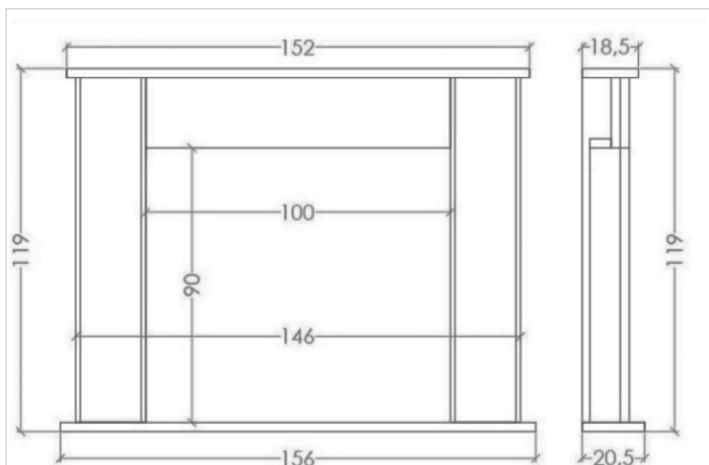

Dimensions

Overall dim: 160x124x33,5cm - 62,9x48,8x13,1 in
Opening dim: 100x90cm - 39,3x34,4 in

TEMMER
MANTELS

REIMAGINE NATURAL STONE

AKROPOLIS

SUPERIOR

MARBLE : **CLASSIC TRAVERTINE**

Dimensions

Dimensions

Overall dim: 163x131x30,5cm - 64,1x51,5x12 in
Opening dim: 100x90cm - 39,3x34,4 in

TEMMER
MANTELS

REIMAGINE NATURAL STONE

SILLYON

SUPERIOR

TEMMER
MANTELS

REIMAGINE NATURAL STONE

MARBLE : **AEGEAN WHITE**

Dimensions

Overall dim: 163x131x30,5cm - 64,1x51,5x12 in
Opening dim: 100x90cm - 39,3x34,4 in

TEMMER
MANTELS

REIMAGINE NATURAL STONE

ETENNA

BUILDER

TEMMER
MANTELS

REIMAGINE NATURAL STONE

MARBLE : AEGEAN WHITE

Dimensions

Overall dim: 156x119x20,5cm - 61,4x46,8x8 in
Opening dim: 100x90cm - 39,3x34,4 in