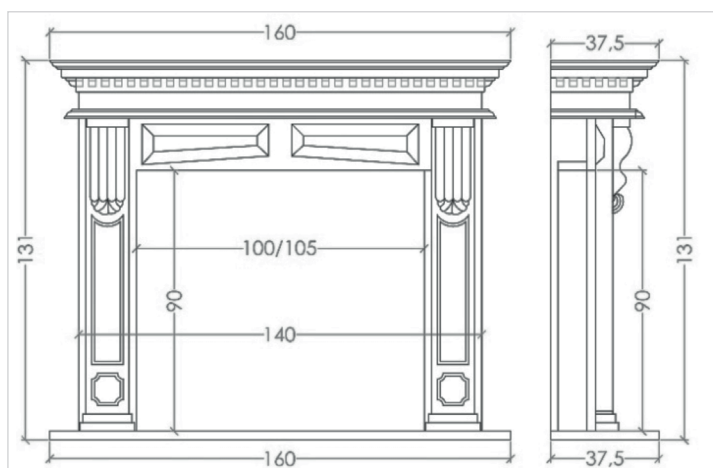

TEMMER
MANTELS

REIMAGINE NATURAL STONE

MARBLE : **DARK EMPERADOR**

Dimensions

Overall dim: 160x131x37,5cm - 62,9x51,5x14,7 in
Opening dim: 100x90cm - 39,3x34,4 in

TEM MER
M ANTELS

REIMAGINE NATURAL STONE

PEDASA

PREMIUM

TEM MER
M ANTELS

REIMAGINE NATURAL STONE

MARBLE : **ALNOIR BLACK**

Dimensions

Overall dim: 160x131x37,5cm - 62,9x51,5x14,7 in
Opening dim: 100x90cm - 39,3x34,4 in

TEMMER
MANTELS

REIMAGINE NATURAL STONE

PEDASA

PREMIUM

TEMMER
MANTELS

REIMAGINE NATURAL STONE

MARBLE : **AEGEAN WHITE**

Dimensions

Overall dim: 160x131x37,5cm - 62,9x51,5x14,7 in
Opening dim: 100x90cm - 39,3x34,4 in

TEMMER
MANTELS

REIMAGINE NATURAL STONE

MARBLE : AEGEAN WHITE

Dimensions

Overall dim: 156x119x20,5cm - 61,4x46,8x8 in
Opening dim: 100x90cm - 39,3x34,4 in