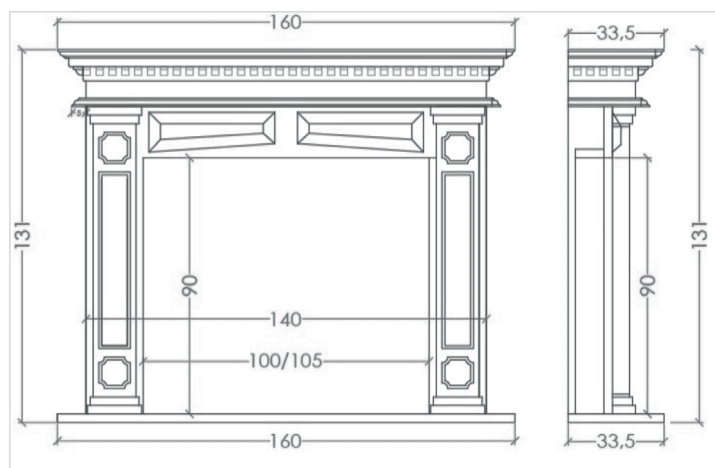

PEDASA

PREMIUM

TEMMER
MANTELS

REIMAGINE NATURAL STONE

MARBLE : **AEGEAN WHITE**

Dimensions

Overall dim: 160x131x37,5cm - 62,9x51,5x14,7 in
Opening dim: 100x90cm - 39,3x34,4 in

TEMMER
MANTELS

REIMAGINE NATURAL STONE

THERA

PREMIUM

TEMMER
MANTELS

REIMAGINE NATURAL STONE

MARBLE : **SANDY BEIGE**

Dimensions

Overall dim: 160x131x33,5cm - 62,9x51,5x13,1 in
Opening dim: 100x90cm - 39,3x34,4 in

Dimensions

Overall dim: 160x124x33,5cm - 62,9x48,8x13,1 in
Opening dim: 100x90cm - 39,3x34,4 in

TEMMER
MANTELS

REIMAGINE NATURAL STONE

AKROPOLIS

SUPERIOR

MARBLE : **CLASSIC TRAVERTINE**

Dimensions

REIMAGINE NATURAL STONE

MARBLE : AEGEAN WHITE

Dimensions

Overall dim: 156x119x20,5cm - 61,4x46,8x8 in
Opening dim: 100x90cm - 39,3x34,4 in