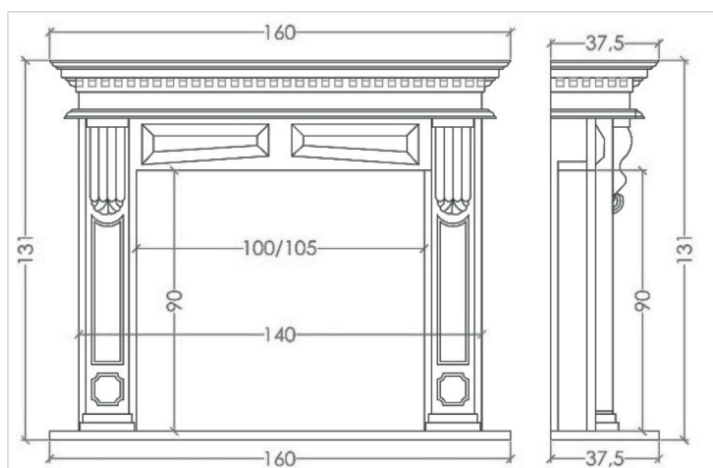

MARBLE : **AEGEAN BROWN**

Dimensions

Overall dim: 165x136x43,5cm - 64,9x53,5x17,1 in
Opening dim: 100x90cm - 39,3x34.4 in

TEMMER
MANTELS

REIMAGINE NATURAL STONE

KERAMOS

PREMIUM

TEMMER
MANTELS

REIMAGINE NATURAL STONE

MARBLE : **AEGEAN WHITE**

Dimensions

Overall dim: 165x136x43,5cm - 64,9x53,5x17,1 in
Opening dim: 100x90cm - 39,3x34.4 in

TEMMER
MANTELS

REIMAGINE NATURAL STONE

PEDASA

PREMIUM

MARBLE : LILAC

Dimensions

Overall dim: 160x131x37,5cm - 62,9x51,5x14,7 in
Opening dim: 100x90cm - 39,3x34,4 in

TEMMER
MANTELS

REIMAGINE NATURAL STONE

PEDASA

PREMIUM

TEMMER
MANTELS

REIMAGINE NATURAL STONE

MARBLE : **SANDY BEIGE**

Dimensions

Overall dim: 160x131x37,5cm - 62,9x51,5x14,7 in
Opening dim: 100x90cm - 39,3x34,4 in

TEMMER
MANTELS

REIMAGINE NATURAL STONE

PEDASA

PREMIUM