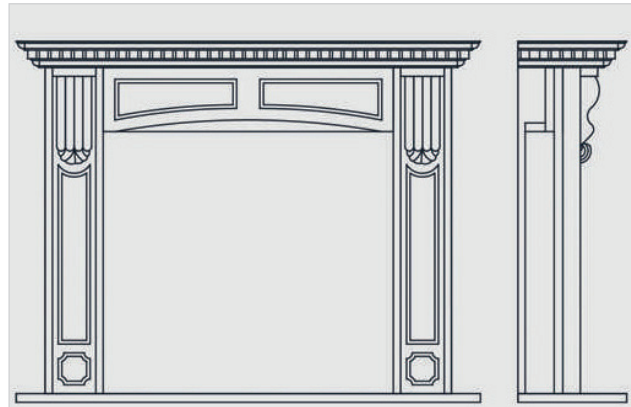

MODEL SELECTION

PEDASA