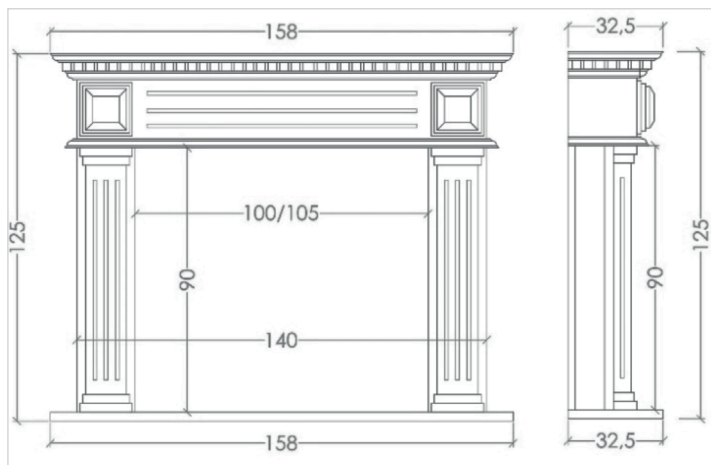

REIMAGINE NATURAL STONE

THERA

PREMIUM

TEMMER
MANTELS

REIMAGINE NATURAL STONE

MARBLE : **SANDY BEIGE**

Dimensions

Overall dim: 160x131x33,5cm - 62,9x51,5x13,1 in
Opening dim: 100x90cm - 39,3x34,4 in

Overall dim: 158x125x32,5cm - 62,2x49,2x12,7 in
Opening dim: 100x90cm - 39,3x34,4 in

TEMMER
MANTELS

REIMAGINE NATURAL STONE

XANTHOS

DELUXE

MARBLE : **BURSA BEIGE**

Dimensions

Overall dim: 158x125x32,5cm - 62,2x49,2x12,7 in
Opening dim: 100x90cm - 39,3x34,4 in

Dimensions

Overall dim: 160x124x33,5cm - 62,9x48,8x13,1 in
Opening dim: 100x90cm - 39,3x34,4 in

TEMMER
MANTELS

REIMAGINE NATURAL STONE

AKROPOLIS

SUPERIOR

MARBLE : **CLASSIC TRAVERTINE**

Dimensions

REIMAGINE NATURAL STONE

MARBLE : AEGEAN WHITE

Dimensions

Overall dim: 156x119x20,5cm - 61,4x46,8x8 in
Opening dim: 100x90cm - 39,3x34,4 in