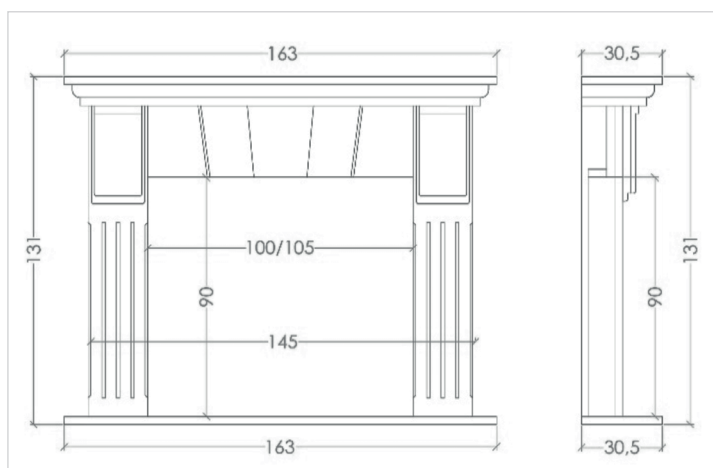

Dimensions

Overall dim: 160x124x33,5cm - 62,9x48,8x13,1 in
Opening dim: 100x90cm - 39,3x34,4 in

TEMMER
MANTELS

REIMAGINE NATURAL STONE

AKROPOLIS

SUPERIOR

MARBLE : **CLASSIC TRAVERTINE**

Dimensions

Overall dim: 158x124x24,5cm - 62,2x48,8x9,6 in
Opening dim: 100x90cm - 39,3x34,4 in

TEMMER
MANTELS

REIMAGINE NATURAL STONE

SILLYON

SUPERIOR

TEMMER
MANTELS

REIMAGINE NATURAL STONE

MARBLE : **BURSA BEIGE**

Dimensions

Overall dim: 163x131x30,5cm - 64,1x51,5x12 in
Opening dim: 100x90cm - 39,3x34,4 in

TEMMER
MANTELS

REIMAGINE NATURAL STONE

SILLYON

SUPERIOR

TEMMER
MANTELS

REIMAGINE NATURAL STONE

MARBLE : **AEGEAN WHITE**

Dimensions

Overall dim: 163x131x30,5cm - 64,1x51,5x12 in
Opening dim: 100x90cm - 39,3x34,4 in

TEMMER
MANTELS

REIMAGINE NATURAL STONE

ETENNA

BUILDER

TEMMER
MANTELS