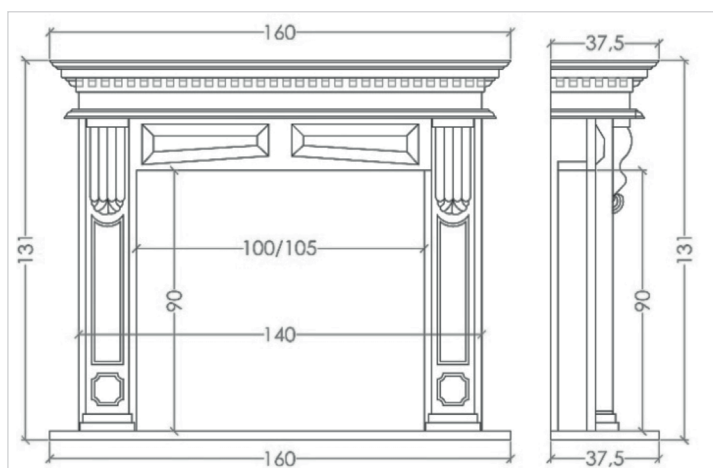

REIMAGINE NATURAL STONE

MARBLE : **AEGEAN WHITE**

Dimensions

Overall dim: 165x136x43,5cm - 64,9x53,5x17,1 in
Opening dim: 100x90cm - 39,3x34.4 in

TEMMER
MANTELS

REIMAGINE NATURAL STONE

PEDASA

PREMIUM

MARBLE : LILAC

Dimensions

Overall dim: 160x131x37,5cm - 62,9x51,5x14,7 in
Opening dim: 100x90cm - 39,3x34,4 in

TEMMER
MANTELS

REIMAGINE NATURAL STONE

PEDASA

PREMIUM

TEMMER
MANTELS

REIMAGINE NATURAL STONE

MARBLE : **SANDY BEIGE**

Dimensions

Overall dim: 160x131x37,5cm - 62,9x51,5x14,7 in
Opening dim: 100x90cm - 39,3x34,4 in

TEMMER
MANTELS

REIMAGINE NATURAL STONE

PEDASA

PREMIUM

TEMMER
MANTELS

REIMAGINE NATURAL STONE

MARBLE : **DARK EMPERADOR**

Dimensions

Overall dim: 160x131x37,5cm - 62,9x51,5x14,7 in
Opening dim: 100x90cm - 39,3x34,4 in

TEM MER
M ANTELS

REIMAGINE NATURAL STONE

PEDASA